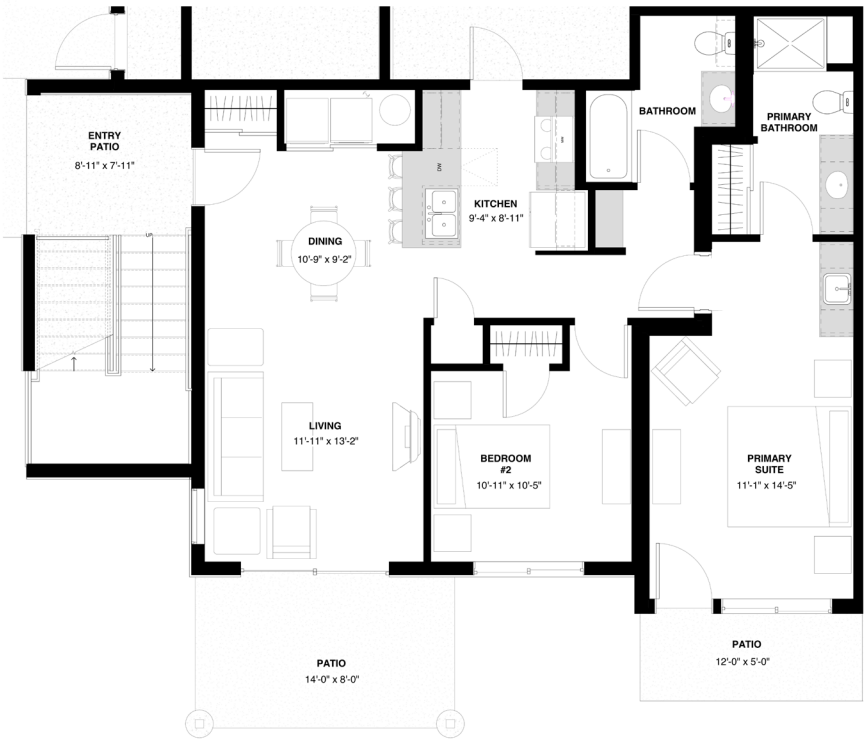

SUNNYSIDE FLATS
AT WINTER PARK RANCH

FLORA
UNITS 1 + 2

2 BEDS | 2 BATHS | 1,035 SQFT
ATTACHED GARAGE 347 SQFT

sunnysideflats.com