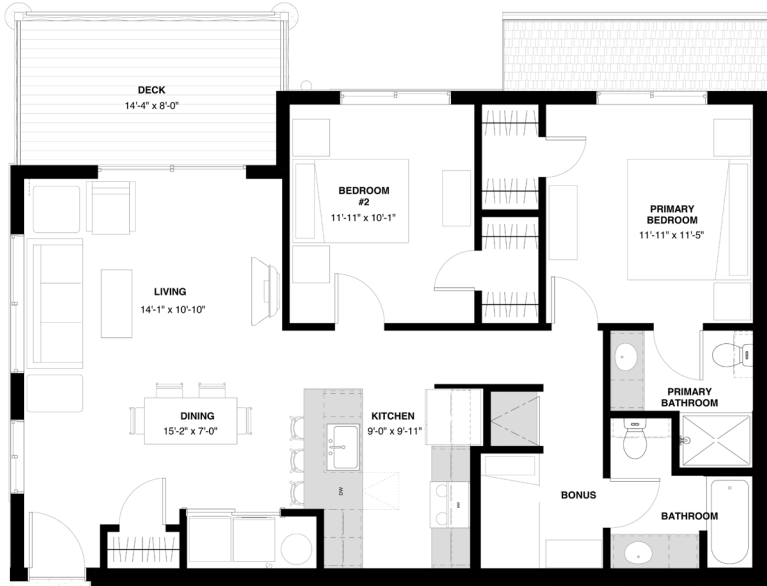

SUNNYSIDE FLATS
AT WINTER PARK RANCH

TORREYS
UNITS 5 + 6

2 BEDS | 2 BATHS | 1000 SQFT
ATTACHED GARAGE 295 SQFT

sunnysideflats.com