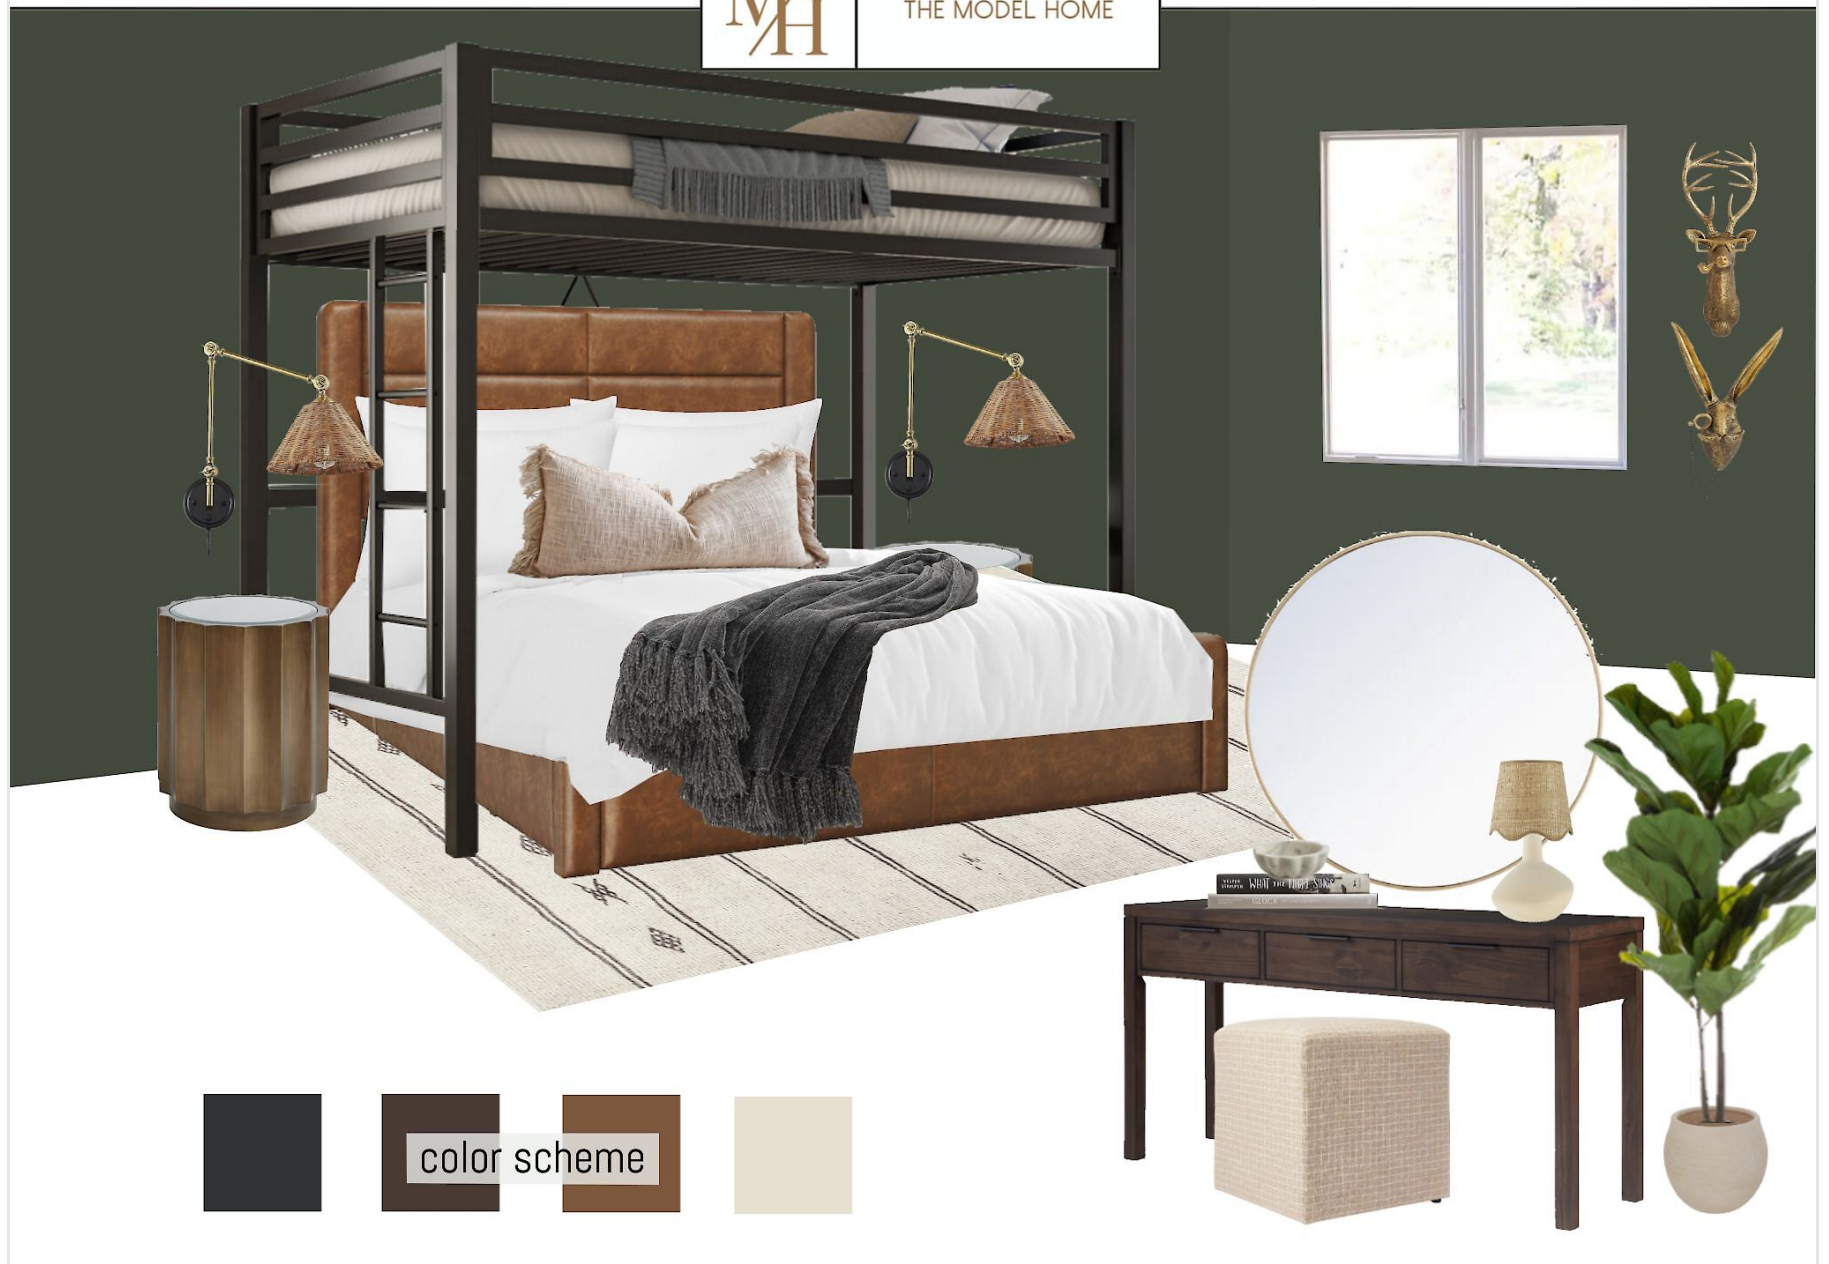

\*queen sleeper

color scheme

THE MODEL HOME

Dining/ Kitchen

x 2

Primary Suite

\*wallpaper

color scheme

full length mirror

THE MODEL HOME

# Guest Bedroom w/ Lofted Bed

color scheme

THE MODEL HOME